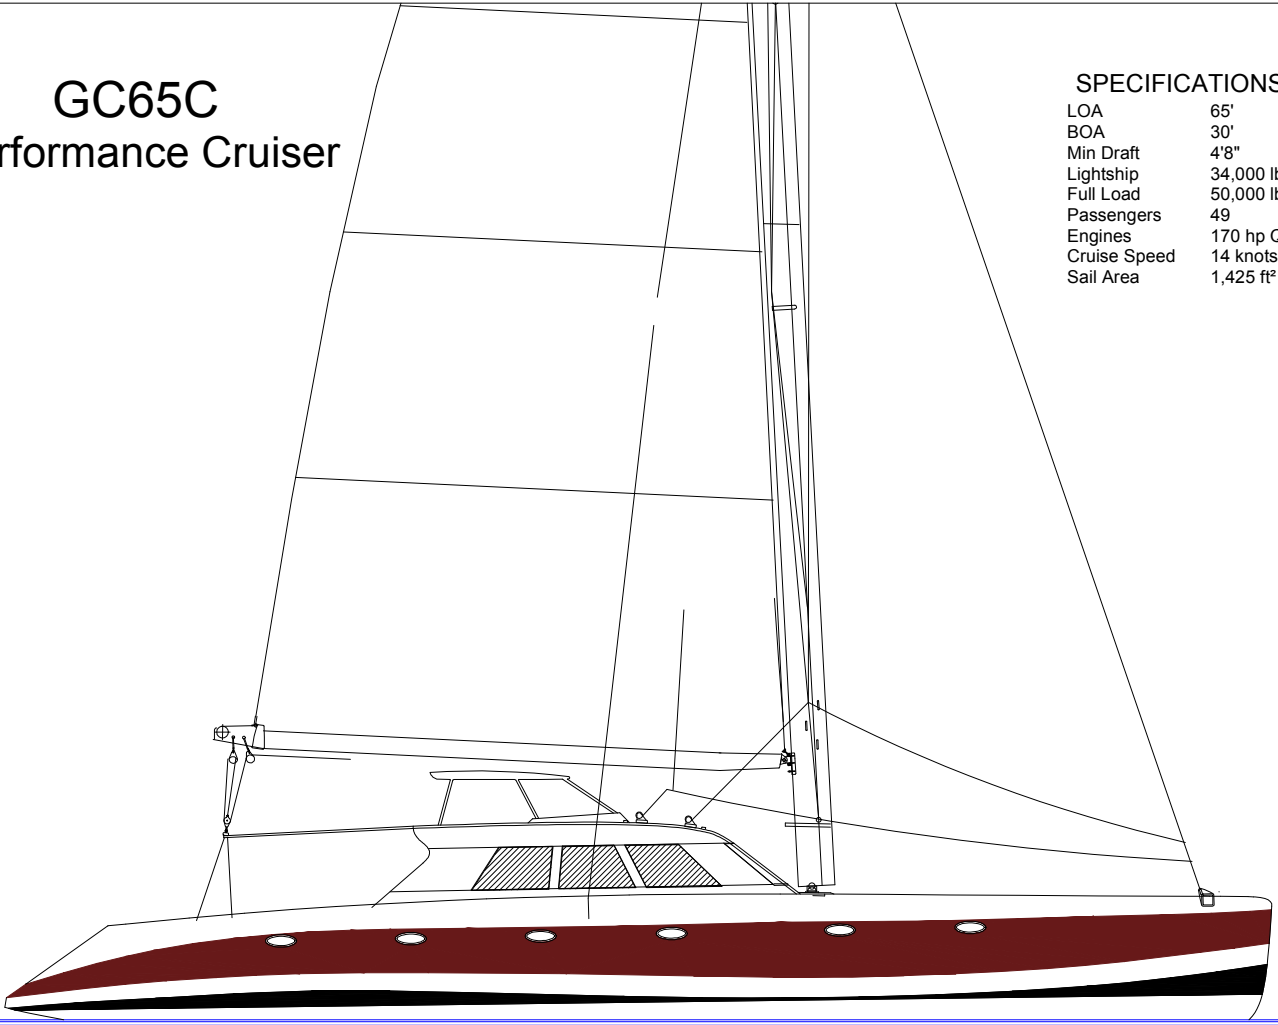

GC65C

Performance Cruiser

SPECIFICATIONS

LOA	65'
BOA	30'
Min Draft	4'8"
Lightship	34,000 lbs
Full Load	50,000 lbs
Passengers	49
Engines	170 hp QSC x2
Cruise Speed	14 knots
Sail Area	1,425 ft ²

GC65DD Twin Deck Daysailer

SPECIFICATIONS

LOA	65'
BOA	31'
Draft	3'6"
Lightship	41,000 lbs
Full Load	71,000 lbs
Passengers	149
Engines	380 hp x2
Fuel Capacity	200 gal. x2
Cruise Speed	18 knots
Top Speed	21 knots
Sail Area	1556 ft ²

GC65LS

Luxury Daysailer

SPECIFICATIONS

LOA	65'
BOA	29'9"
Min Draft	3'6"
Lightship	46,000 lbs
Full Load	60,000 lbs
Passengers	49
Engines	405hp QSC x2
Sail Area	1520ft ²

GC65LS

Luxury Daysailer

SPECIFICATIONS

LOA	65'
BOA	29'9"
Min Draft	3'6"
Lightship	46,000 lbs
Full Load	60,000 lbs
Passengers	49
Engines	405 hp QSC x2
Sail Area	1520 ft ²