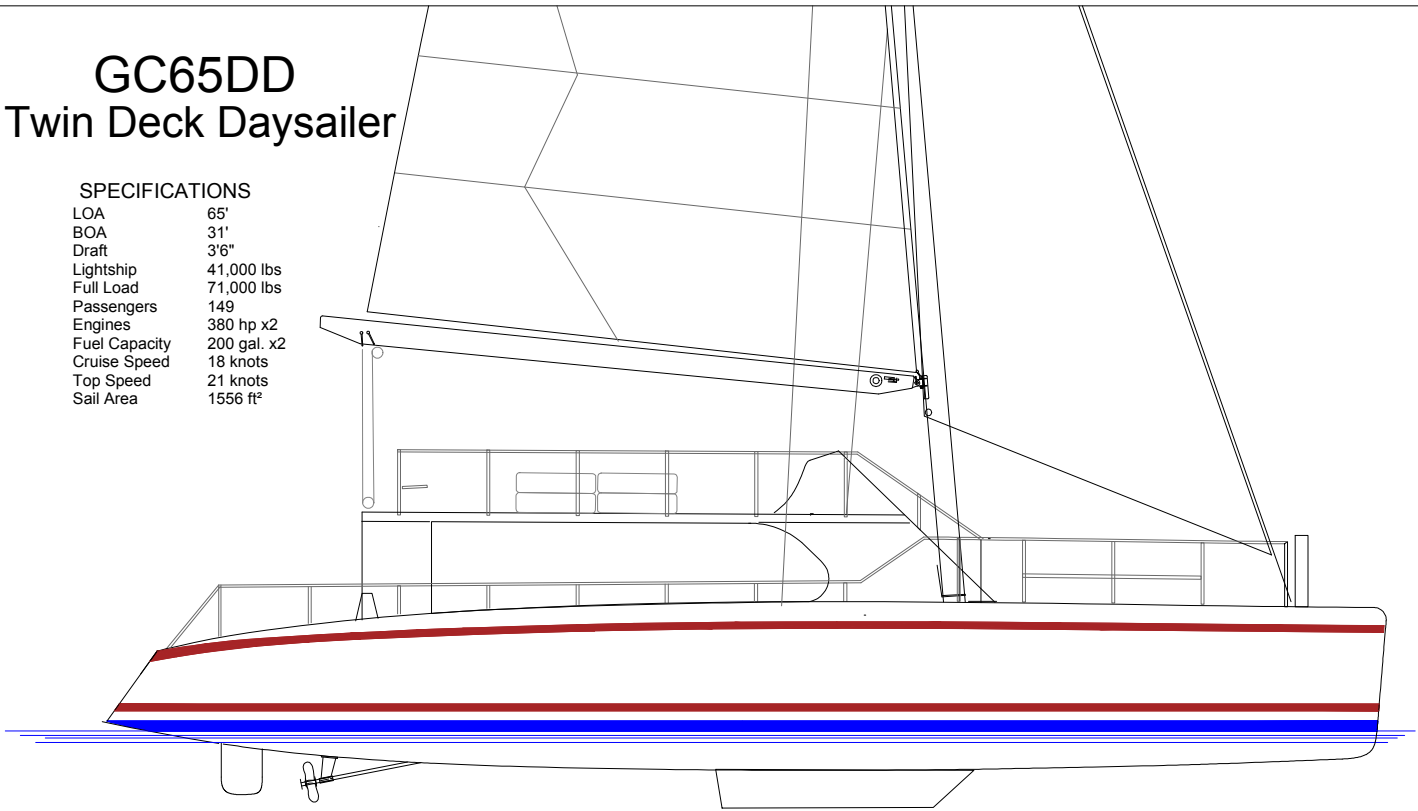

GC65C

Performance Cruiser

SPECIFICATIONS

LOA	65'
BOA	30'
Min Draft	4'8"
Lightship	34,000 lbs
Full Load	50,000 lbs
Passengers	49
Engines	170 hp QSC x2
Cruise Speed	14 knots
Sail Area	1,425 ft ²

GC65DD Twin Deck Daysailer

SPECIFICATIONS

LOA	65'
BOA	31'
Draft	3'6"
Lightship	41,000 lbs
Full Load	71,000 lbs
Passengers	149
Engines	380 hp x2
Fuel Capacity	200 gal. x2
Cruise Speed	18 knots
Top Speed	21 knots
Sail Area	1556 ft ²

GC65LS

Luxury Daysailer

SPECIFICATIONS

LOA	65'
BOA	29'9"
Min Draft	3'6"
Lightship	46,000 lbs
Full Load	60,000 lbs
Passengers	49
Engines	405hp QSC x2
Sail Area	1520ft ²

GC65LS

Luxury Daysailer

SPECIFICATIONS

LOA	65'
BOA	29'9"
Min Draft	3'6"
Lightship	46,000 lbs
Full Load	60,000 lbs
Passengers	49
Engines	405 hp QSC x2
Sail Area	1520 ft ²