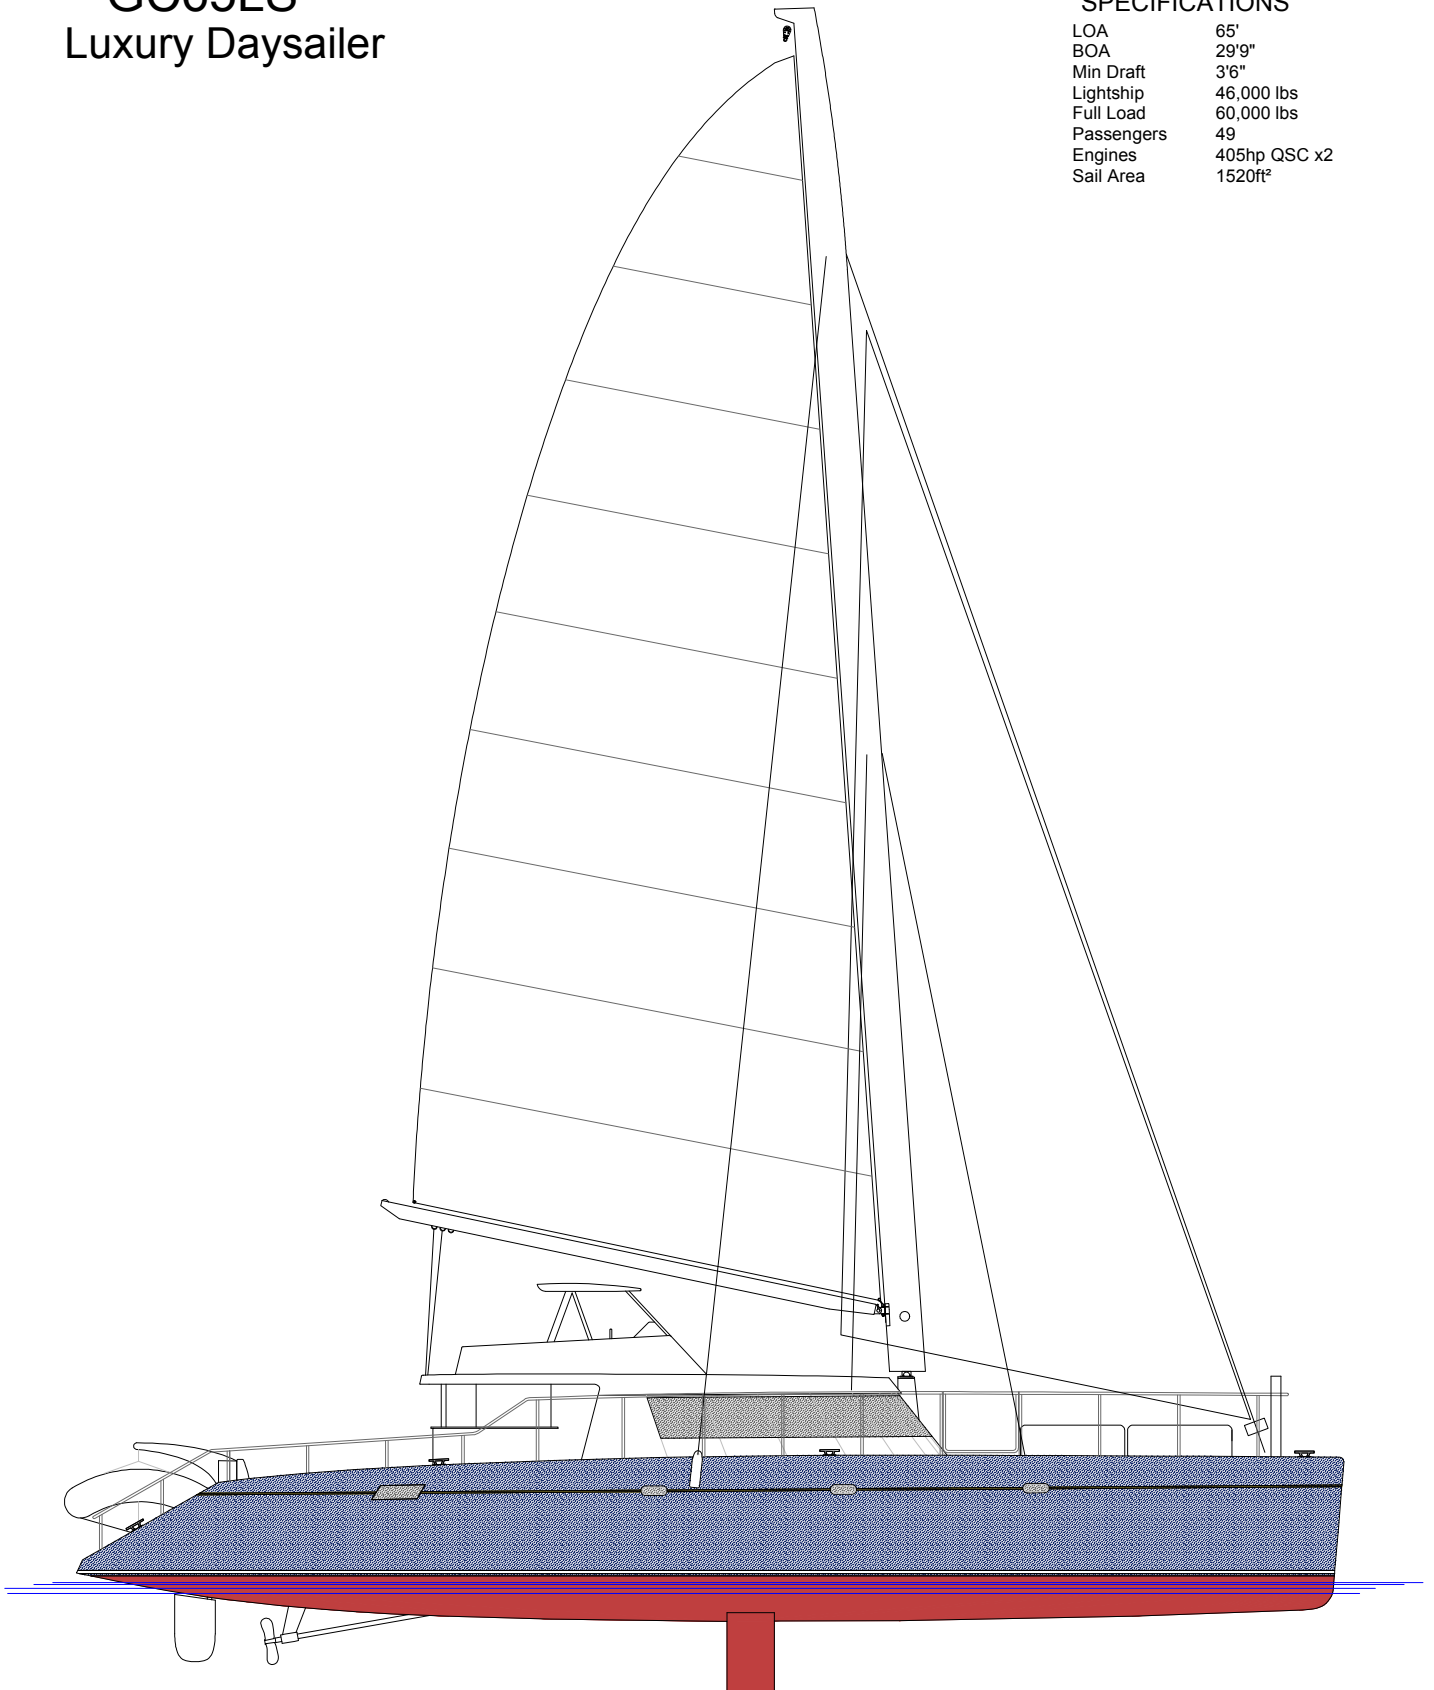

GC65C

Performance Cruiser

SPECIFICATIONS

LOA	65'
BOA	30'
Min Draft	4'8"
Lightship	34,000 lbs
Full Load	50,000 lbs
Passengers	49
Engines	170 hp QSC x2
Cruise Speed	14 knots
Sail Area	1,425 ft ²

GC65DD Twin Deck Daysailer

SPECIFICATIONS

LOA	65'
BOA	31'
Draft	3'6"
Lightship	41,000 lbs
Full Load	71,000 lbs
Passengers	149
Engines	380 hp x2
Fuel Capacity	200 gal. x2
Cruise Speed	18 knots
Top Speed	21 knots
Sail Area	1556 ft ²

GC65LS

Luxury Daysailer

SPECIFICATIONS

LOA	65'
BOA	29'9"
Min Draft	3'6"
Lightship	46,000 lbs
Full Load	60,000 lbs
Passengers	49
Engines	405hp QSC x2
Sail Area	1520ft ²

GC65LS

Luxury Daysailer

SPECIFICATIONS

LOA	65'
BOA	29'9"
Min Draft	3'6"
Lightship	46,000 lbs
Full Load	60,000 lbs
Passengers	49
Engines	405 hp QSC x2
Sail Area	1520 ft ²