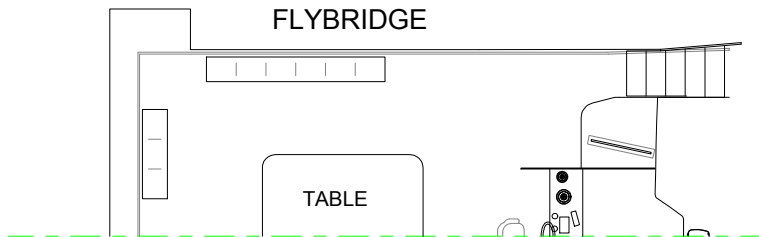

GC65C

Performance Cruiser

SPECIFICATIONS

LOA	65'
BOA	30'
Min Draft	4'8"
Lightship	34,000 lbs
Full Load	50,000 lbs
Passengers	49
Engines	170 hp QSC x2
Cruise Speed	14 knots
Sail Area	1,425 ft ²

GC65DD Twin Deck Daysailer

SPECIFICATIONS

LOA	65'
BOA	31'
Draft	3'6"
Lightship	41,000 lbs
Full Load	71,000 lbs
Passengers	149
Engines	380 hp x2
Fuel Capacity	200 gal. x2
Cruise Speed	18 knots
Top Speed	21 knots
Sail Area	1556 ft ²

GC65LS

Luxury Daysailer

SPECIFICATIONS

LOA	65'
BOA	29'9"
Min Draft	3'6"
Lightship	46,000 lbs
Full Load	60,000 lbs
Passengers	49
Engines	405hp QSC x2
Sail Area	1520ft ²

GC65LS

Luxury Daysailer

SPECIFICATIONS

LOA	65'
BOA	29'9"
Min Draft	3'6"
Lightship	46,000 lbs
Full Load	60,000 lbs
Passengers	49
Engines	405 hp QSC x2
Sail Area	1520 ft ²