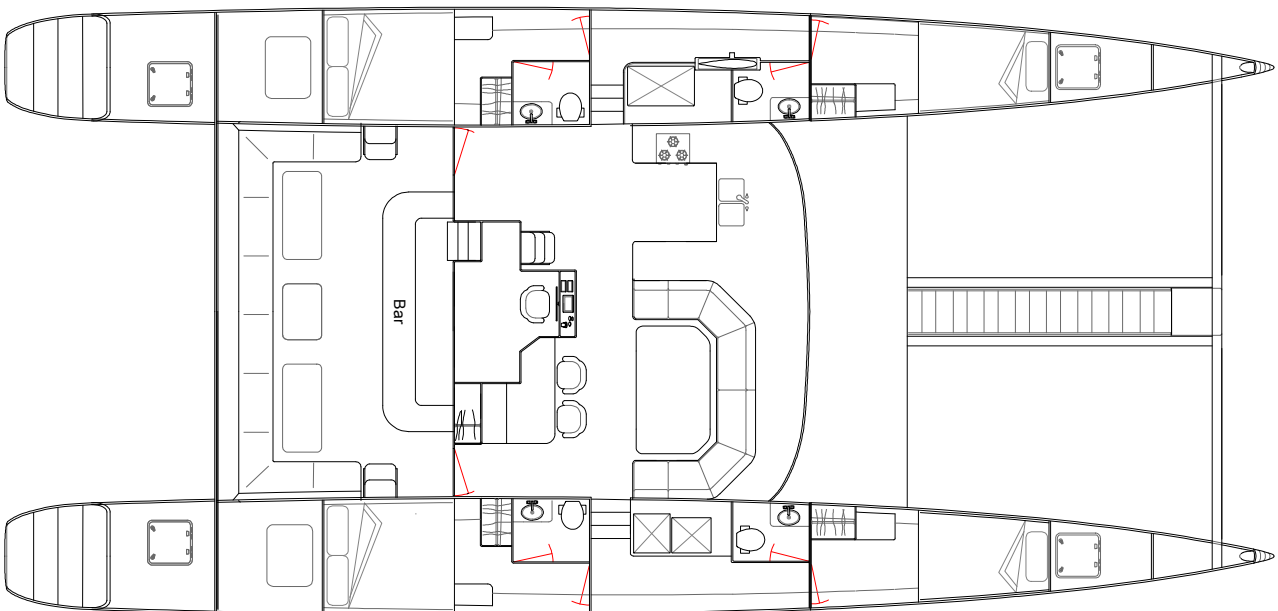

GC65C

Performance Cruiser

SPECIFICATIONS

LOA	65'
BOA	30'
Min Draft	4'8"
Lightship	34,000 lbs
Full Load	50,000 lbs
Passengers	49
Engines	170 hp QSC x2
Cruise Speed	14 knots
Sail Area	1,425 ft ²

GC65DD Twin Deck Daysailer

SPECIFICATIONS

LOA	65'
BOA	31'
Draft	3'6"
Lightship	41,000 lbs
Full Load	71,000 lbs
Passengers	149
Engines	380 hp x2
Fuel Capacity	200 gal. x2
Cruise Speed	18 knots
Top Speed	21 knots
Sail Area	1556 ft ²

GC65LS

Luxury Daysailer

SPECIFICATIONS

LOA	65'
BOA	29'9"
Min Draft	3'6"
Lightship	46,000 lbs
Full Load	60,000 lbs
Passengers	49
Engines	405hp QSC x2
Sail Area	1520ft ²

GC65LS

Luxury Daysailer

SPECIFICATIONS

LOA	65'
BOA	29'9"
Min Draft	3'6"
Lightship	46,000 lbs
Full Load	60,000 lbs
Passengers	49
Engines	405 hp QSC x2
Sail Area	1520 ft ²