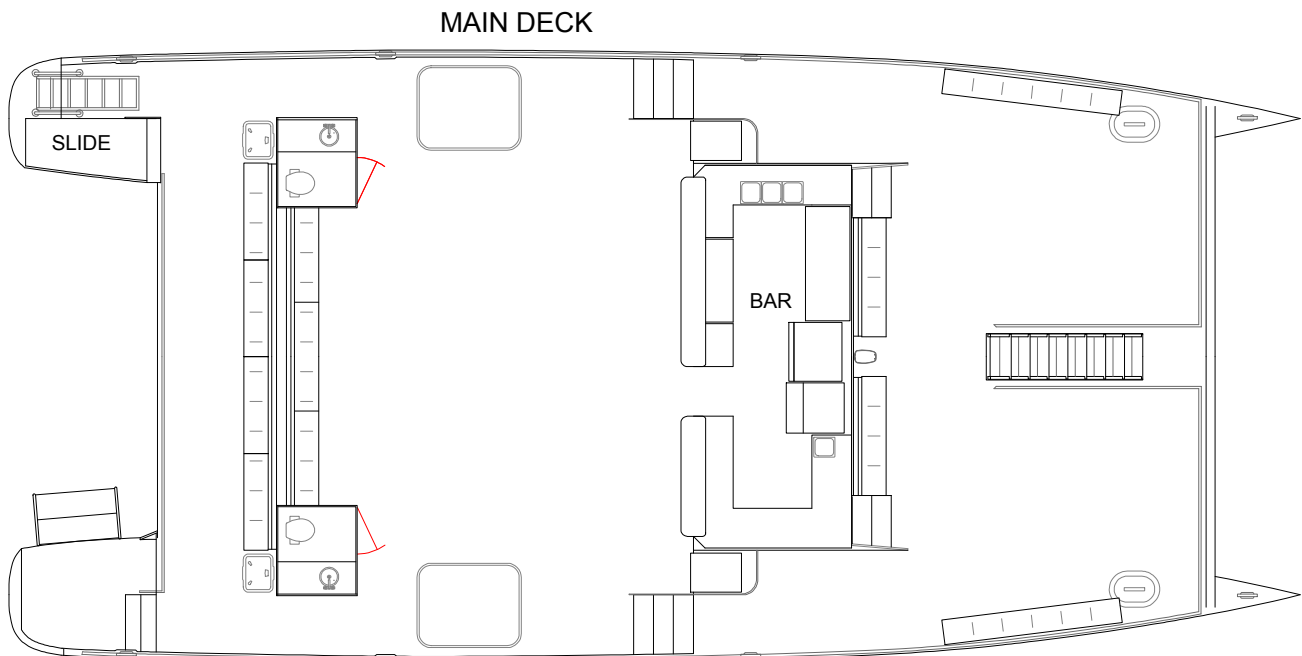

GC65C

Performance Cruiser

SPECIFICATIONS

LOA	65'
BOA	30'
Min Draft	4'8"
Lightship	34,000 lbs
Full Load	50,000 lbs
Passengers	49
Engines	170 hp QSC x2
Cruise Speed	14 knots
Sail Area	1,425 ft ²

GC65DD Twin Deck Daysailer

SPECIFICATIONS

LOA	65'
BOA	31'
Draft	3'6"
Lightship	41,000 lbs
Full Load	71,000 lbs
Passengers	149
Engines	380 hp x2
Fuel Capacity	200 gal. x2
Cruise Speed	18 knots
Top Speed	21 knots
Sail Area	1556 ft ²

GC65LS

Luxury Daysailer

SPECIFICATIONS

LOA	65'
BOA	29'9"
Min Draft	3'6"
Lightship	46,000 lbs
Full Load	60,000 lbs
Passengers	49
Engines	405hp QSC x2
Sail Area	1520ft ²

GC65LS

Luxury Daysailer

SPECIFICATIONS

LOA	65'
BOA	29'9"
Min Draft	3'6"
Lightship	46,000 lbs
Full Load	60,000 lbs
Passengers	49
Engines	405 hp QSC x2
Sail Area	1520 ft ²