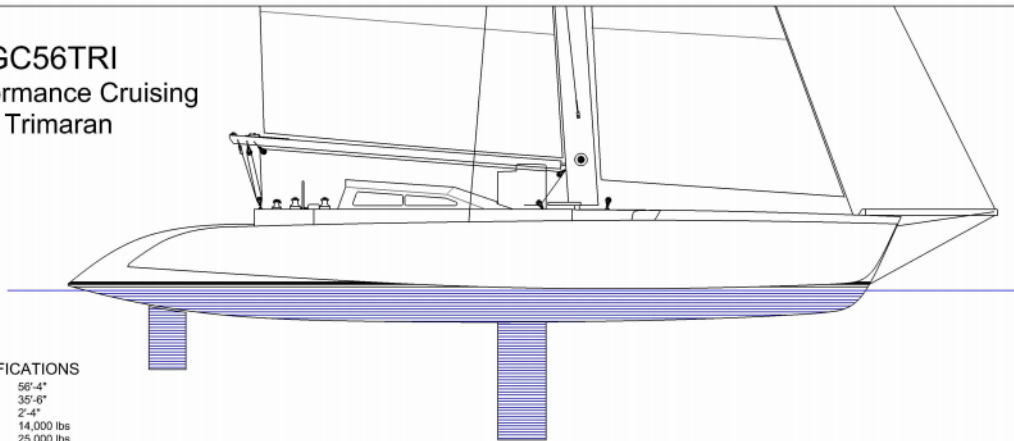

# GC56TRI

## Performance Cruising Trimaran

### SPECIFICATIONS

LOA	56'-4"
BOA	35'-6"
Min Draft	2'-4"
Lightship	14,000 lbs
Full Load	25,000 lbs
Engines	Small Outboard
Sail Area	1530R <sup>2</sup>
Bruce #	1.62