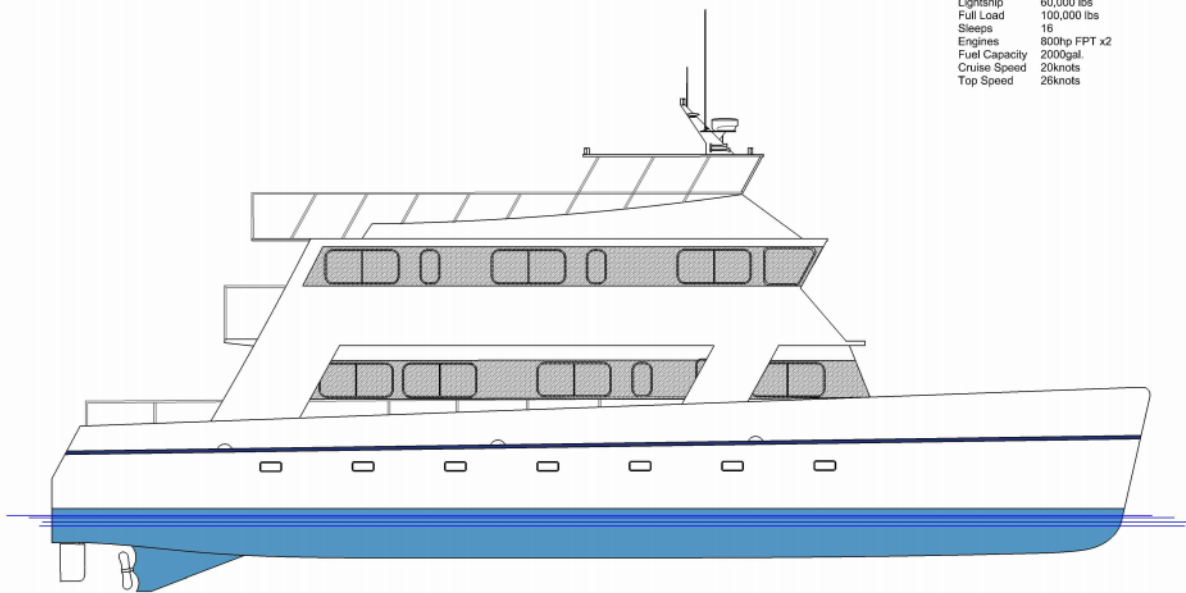

GC72PC

Ocean Voyager

SPECIFICATIONS

LOA	72'
BOA	29'-7"
Draft	5'
Lightship	60,000 lbs
Full Load	100,000 lbs
Sleeps	16
Engines	800hp FPT x2
Fuel Capacity	2000gal.
Cruise Speed	20knots
Top Speed	26knots

GC72PC Ocean Voyager

SPECIFICATIONS

LDA	72'
BGA	29'-7"
Draft	5'
Lightship	60,000 lbs
Full Load	100,000 lbs
Sleeps	16
Engines	800hp FPT x2
Fuel Capacity	2000gal.
Cruise Speed	20knots
Top Speed	26knots

Hull Plan

Main Floor Plan

Hull Plan

GC72PC Ocean Voyager

Flybridge Floor Plan

Second Floor Plan

SPECIFICATIONS

LOA	72'
BOA	29'-7"
Draft	5'
Lightship	60,000 lbs
Full Load	100,000 lbs
Sleeps	16
Engines	800hp FPT x2
Fuel Capacity	2000gal.
Cruise Speed	20knots
Top Speed	26knots