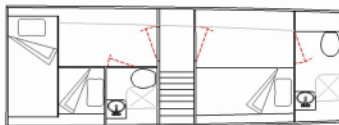

GC72PC

Ocean Voyager

SPECIFICATIONS

LOA	72'
BOA	29'-7"
Draft	5'
Lightship	60,000 lbs
Full Load	100,000 lbs
Sleeps	16
Engines	800hp FPT x2
Fuel Capacity	2000gal.
Cruise Speed	20knots
Top Speed	26knots

GC72PC Ocean Voyager

SPECIFICATIONS

LDA	72'
BGA	29'-7"
Draft	5'
Lightship	60,000 lbs
Full Load	100,000 lbs
Sleeps	16
Engines	800hp FPT x2
Fuel Capacity	2000gal.
Cruise Speed	20knots
Top Speed	26knots

Hull Plan

Main Floor Plan

Hull Plan

GC72PC Ocean Voyager

Flybridge Floor Plan

Second Floor Plan

SPECIFICATIONS

LOA	72'
BOA	29'-7"
Draft	5'
Lightship	60,000 lbs
Full Load	100,000 lbs
Sleeps	16
Engines	800hp FPT x2
Fuel Capacity	2000gal.
Cruise Speed	20knots
Top Speed	26knots