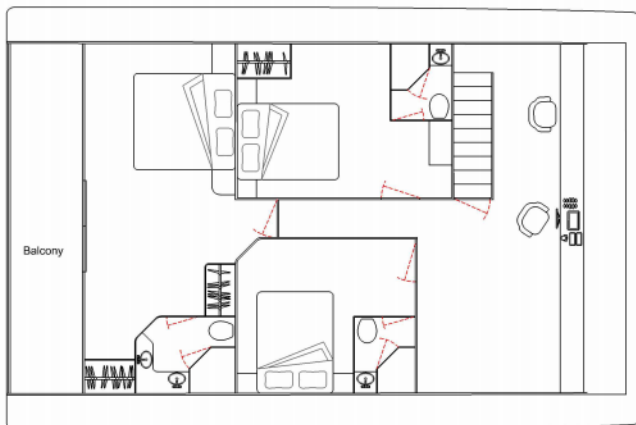

Hull Plan

GC72PC Ocean Voyager

Flybridge Floor Plan

Second Floor Plan

SPECIFICATIONS

LOA	72'
BOA	29'-7"
Draft	5'
Lightship	60,000 lbs
Full Load	100,000 lbs
Sleeps	16
Engines	800hp FPT x2
Fuel Capacity	2000gal.
Cruise Speed	20knots
Top Speed	26knots