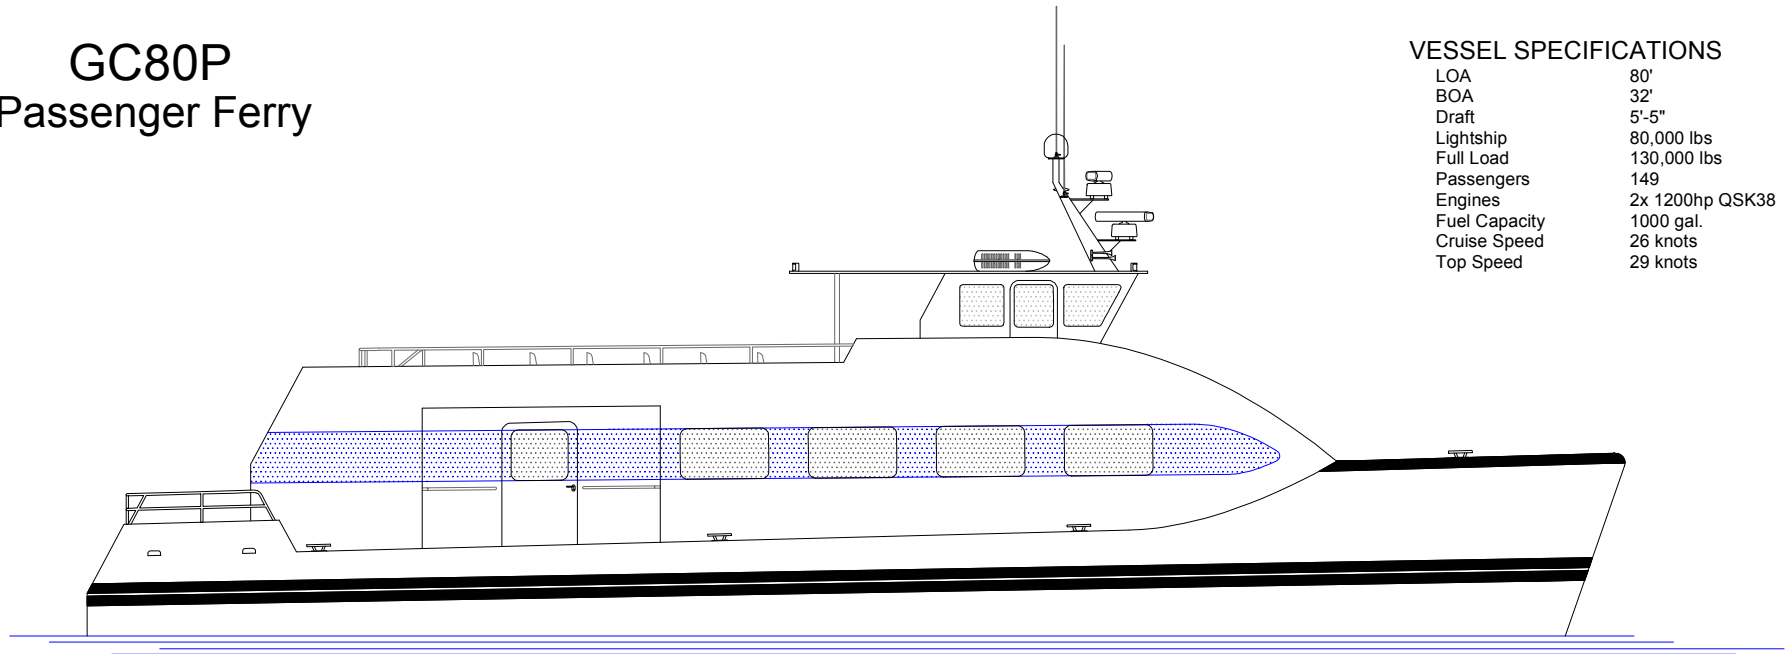

GC80P Passenger Ferry

VESSEL SPECIFICATIONS

LOA	80'
BOA	32'
Draft	5'-5"
Lightship	80,000 lbs
Full Load	130,000 lbs
Passengers	149
Engines	2x 1200hp QSK38
Fuel Capacity	1000 gal.
Cruise Speed	26 knots
Top Speed	29 knots

TOP DECK

MAIN DECK