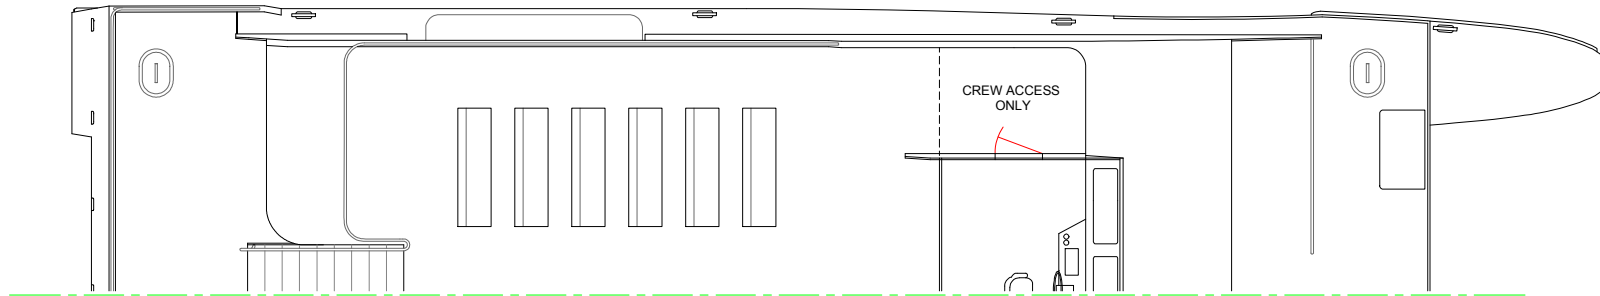

GC80P Passenger Ferry

VESSEL SPECIFICATIONS

LOA	80'
BOA	32'
Draft	5'-5"
Lightship	80,000 lbs
Full Load	130,000 lbs
Passengers	149
Engines	2x 1200hp QSK38
Fuel Capacity	1000 gal.
Cruise Speed	26 knots
Top Speed	29 knots

TOP DECK

MAIN DECK