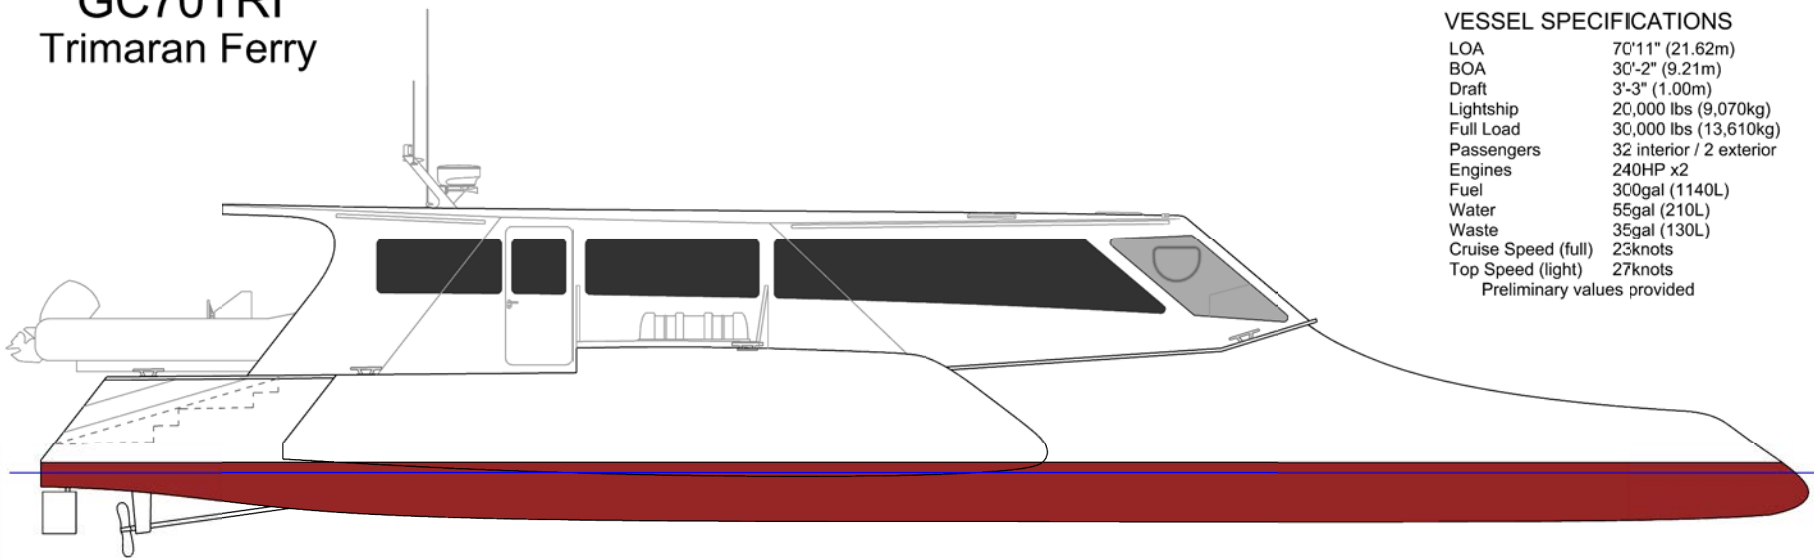

# GC70TRI Trimaran Ferry

## VESSEL SPECIFICATIONS

LOA	70'11" (21.62m)
BOA	30'-2" (9.21m)
Draft	3'-3" (1.00m)
Lightship	20,000 lbs (9,070kg)
Full Load	30,000 lbs (13,610kg)
Passengers	32 interior / 2 exterior
Engines	240HP x2
Fuel	300gal (1140L)
Water	55gal (210L)
Waste	35gal (130L)
Cruise Speed (full)	23knots
Top Speed (light)	27knots