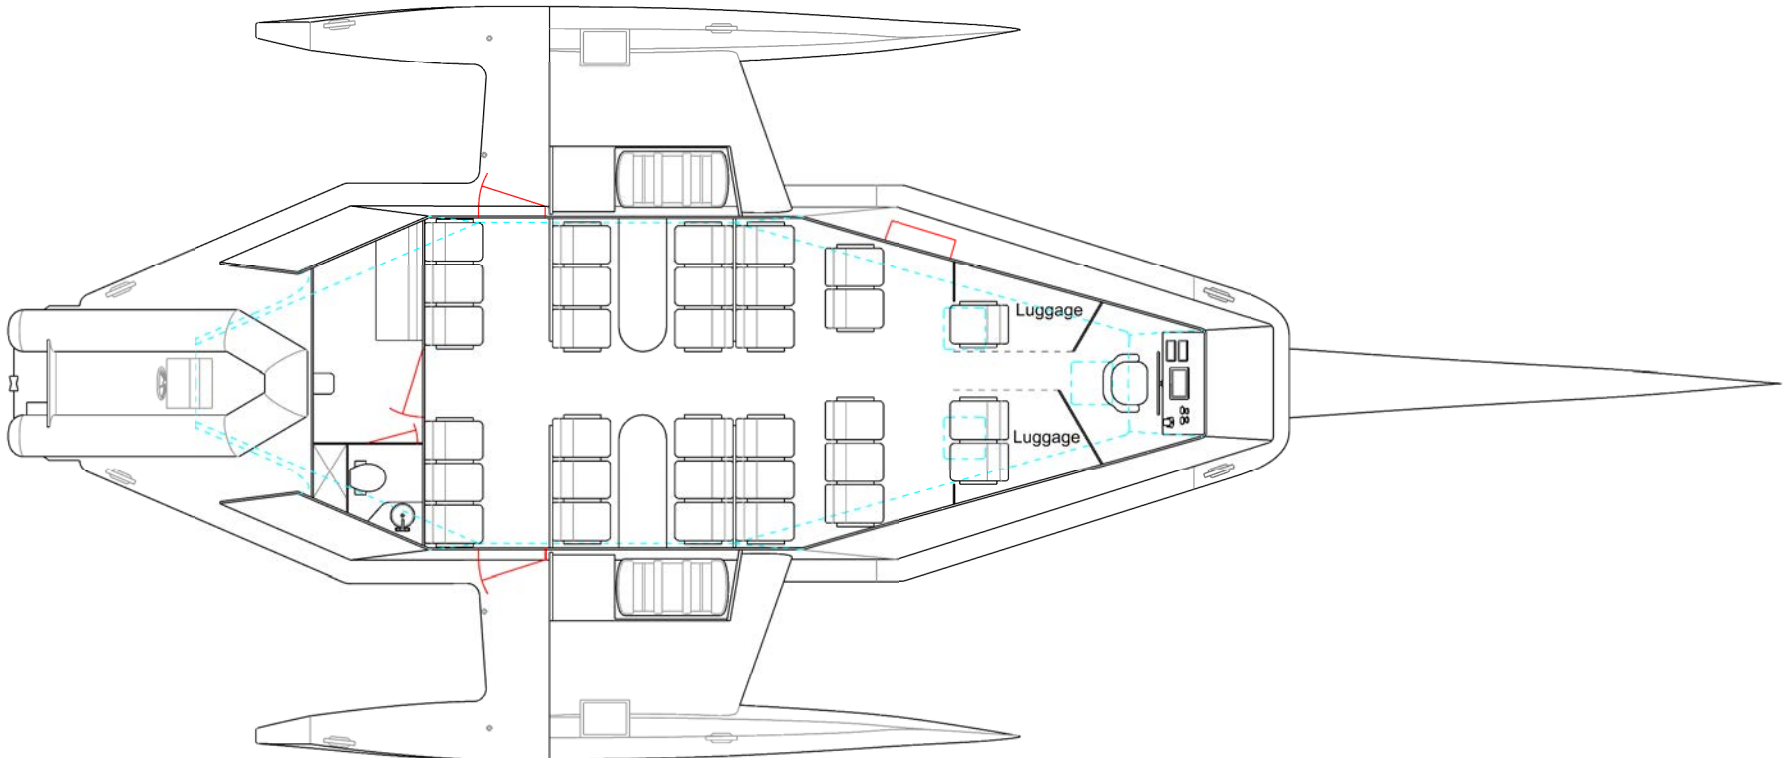

GC70TRI Trimaran Ferry

VESSEL SPECIFICATIONS

LOA	70'11" (21.62m)
BOA	30'-2" (9.21m)
Draft	3'-3" (1.00m)
Lightship	20,000 lbs (9,070kg)
Full Load	30,000 lbs (13,610kg)
Passengers	32 interior / 2 exterior
Engines	240HP x2
Fuel	300gal (1140L)
Water	55gal (210L)
Waste	35gal (130L)
Cruise Speed (full)	23knots
Top Speed (light)	27knots

Preliminary values provided