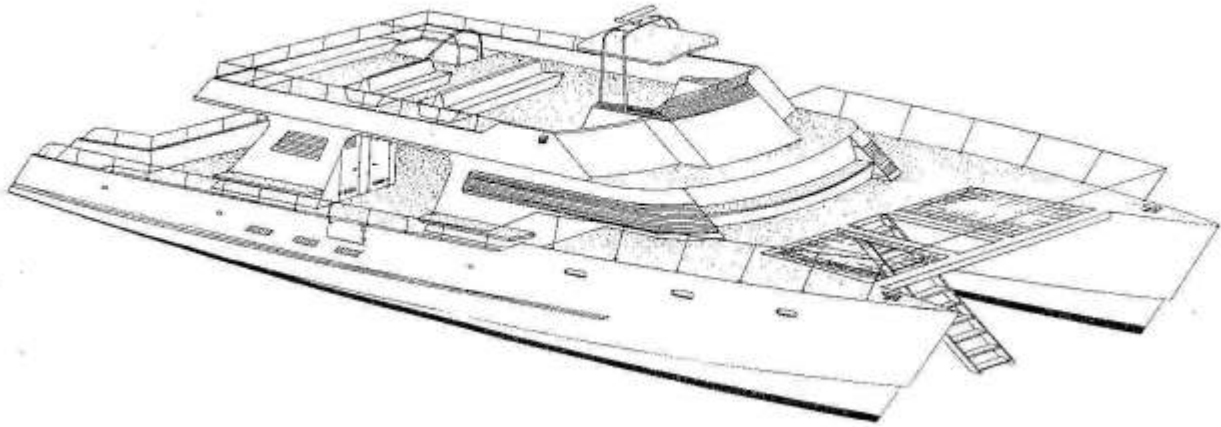

## POWER CAT GC75P

### SPECIFICATIONS

L.O.A.	75'	
Beam	29'	
Draft	4'	
Displacement	Lightship	49,000 lbs
	Full Load	81,500 lbs
Cruise Speed	20 knots full load	
Passengers	150	
Range	350 miles	